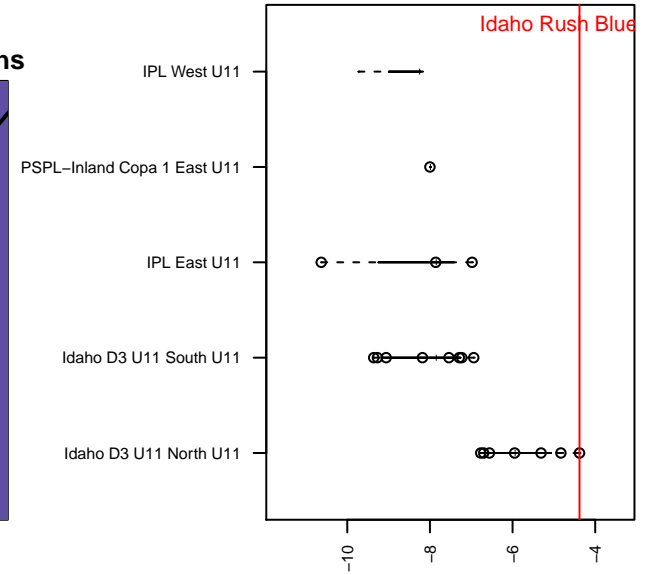

Idaho Rush Blue B06

Idaho Rush Soccer
 Boise, ID
 B06 total strength=853
 attack=1.31 defense=1.11
 fall league = Idaho D3 U11 North U11
 spr league = Spr Idaho D3 U11 North

alt names used:
 IDAHO RUSH BLUE (2006)
 IDAHO RUSH IDAHO RUSH BLUE (2006)
 IDAHO RUSHBLUE (2006)
 IDAHO RUSH BLUE (2006)
 IDAHO RUSH BLUE (2006)
 IDAHO RUSH BLUE (2006) (ID)

Venues played:
 2016 NWCL 06
 2016 Idaho D3 U11 North U11
 2016 FC Nova Fall Showcase U11
 2016 Spr Idaho D3 U11 North
 2016 Performance Cup U11 Gold
 2016 Canyon Rim Classic U12 B National U12
 2016 ID Directors Cup U11B East U11

**attack and defense variance (black dot)
relative to other teams
and top 10 in region**

**attack and defense rating
relative to others at age
and all opponents in last 13 months**

Performance relative to 13 month average