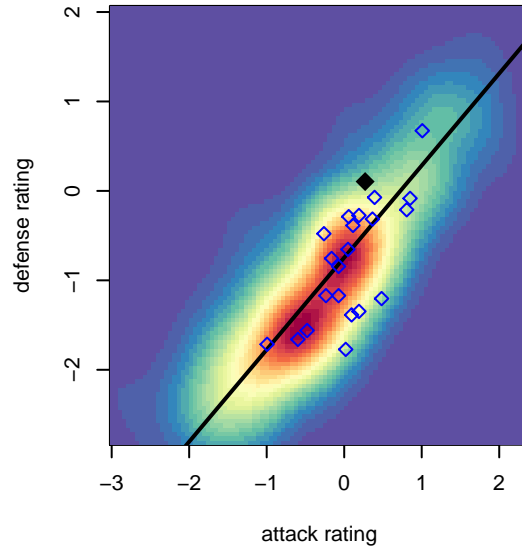

Idaho Rush Blue B06

Idaho Rush Soccer
 Boise, ID
 B06 total strength=853
 attack=1.31 defense=1.11
 fall league = Idaho D3 U11 North U11
 spr league = Spr Idaho D3 U11 North

alt names used:
 IDAHO RUSH BLUE (2006)
 IDAHO RUSH IDAHO RUSH BLUE (2006)
 IDAHO RUSHBLUE (2006)
 IDAHO RUSH BLUE (2006)
 IDAHO RUSH BLUE (2006)
 IDAHO RUSH BLUE (2006) (ID)

**attack and defense variance (black dot)
relative to other teams
and top 10 in region**

**attack and defense rating
relative to others at age
and all opponents in last 13 months**

Performance relative to 13 month average