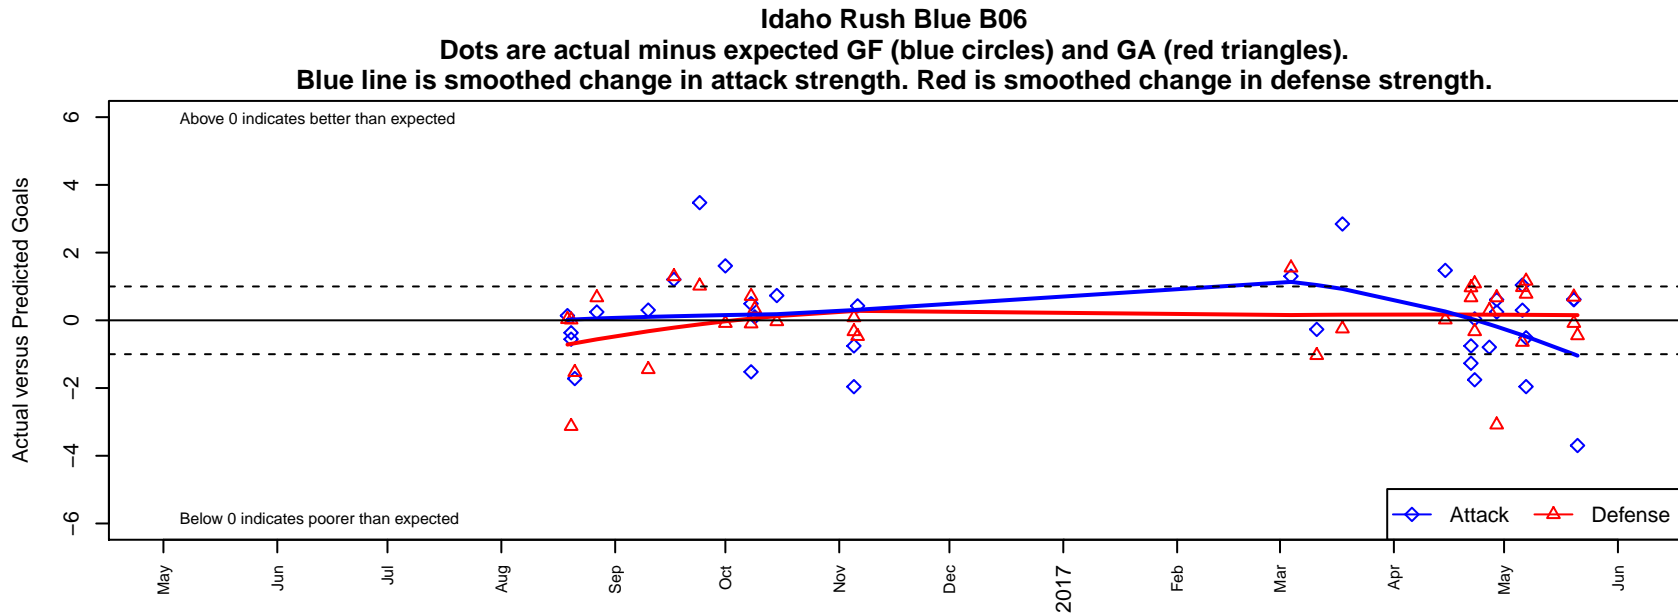

Idaho Rush Blue B06

Idaho Rush Soccer
 Boise, ID
 B06 total strength=853
 attack=1.31 defense=1.11
 fall league = Idaho D3 U11 North U11
 spr league = Spr Idaho D3 U11 North

alt names used:
 IDAHO RUSH BLUE (2006)
 IDAHO RUSH IDAHO RUSH BLUE (2006)
 IDAHO RUSHBLUE (2006)
 IDAHO RUSH BLUE (2006)
 IDAHO RUSH BLUE (2006)
 IDAHO RUSH BLUE (2006) (ID)

**attack and defense variance (black dot)
relative to other teams
and top 10 in region**

**attack and defense rating
relative to others at age
and all opponents in last 13 months**

Performance relative to 13 month average